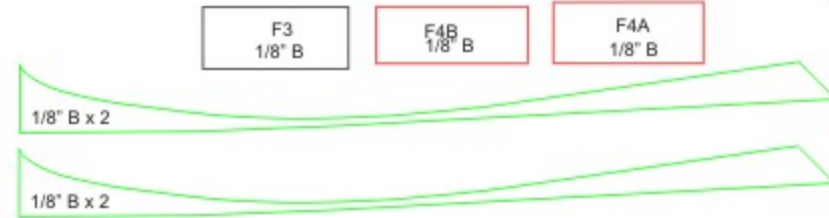

# Compensator Parts

**Add-On Package**

WING TIPS (3/8" thick each x 4)

WING TIPS (3/8" thick each x 4)

PLUS: 1/16" center piece for each tip

STAB TIPS (3/8" thick each x 2)

STAB TIPS (3/8" thick each x 2)